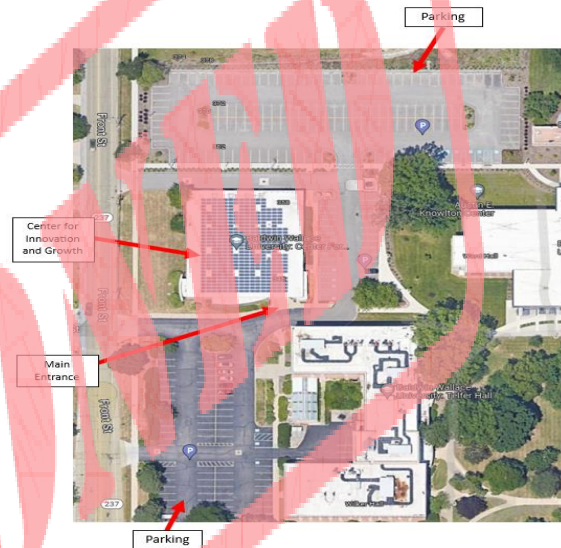

THE LEADERSHIP PLAYBOOK Coaches Clinics

Great Teams Have Great Teammates!

Saturday, September 23, 2023 @ Baldwin Wallace Univ.

[Click Here](#) to register.

TIME: 9:00am - 2:00pm. Check-in begins at 8:15am.

PHYSICAL ADDRESS:

Center for Innovation and Growth
340 Front St., Berea, Ohio 44017

ROOM: Conference Center

PARKING: There are parking lots on both the north and south side of the building. Main entrance to building is located on the south side.

SCHOOL WEBSITE: www.bw.edu

QUESTIONS: Email Team@CoachBechler.com or call 765-661-2841

LUNCH: Provided with paid registration. Free snacks and refreshments available throughout the clinic.

PRICE: $99/person or $59 if 5+ people from the same school attends.

TOPICS: (1) Team Captains; (2) Parent Issues; (3) Creative Coaching Ideas; (4) Athlete Buy-in

GUEST SPEAKER(S): [Jamy Bechler](#) (author, podcast host, leadership consultant, former college basketball coach & HS AD)

MISCELLANEOUS NOTES: Jamy's books will be available for the in-person clinic special price of $10/book. There will also be a time for Q&A for each topic that is covered at this clinic.

JamyBechler.com/Shop

> REGISTER NOW

Last updated: 9/22/23

Dates, times, locations, topics, and other details are subject to change.